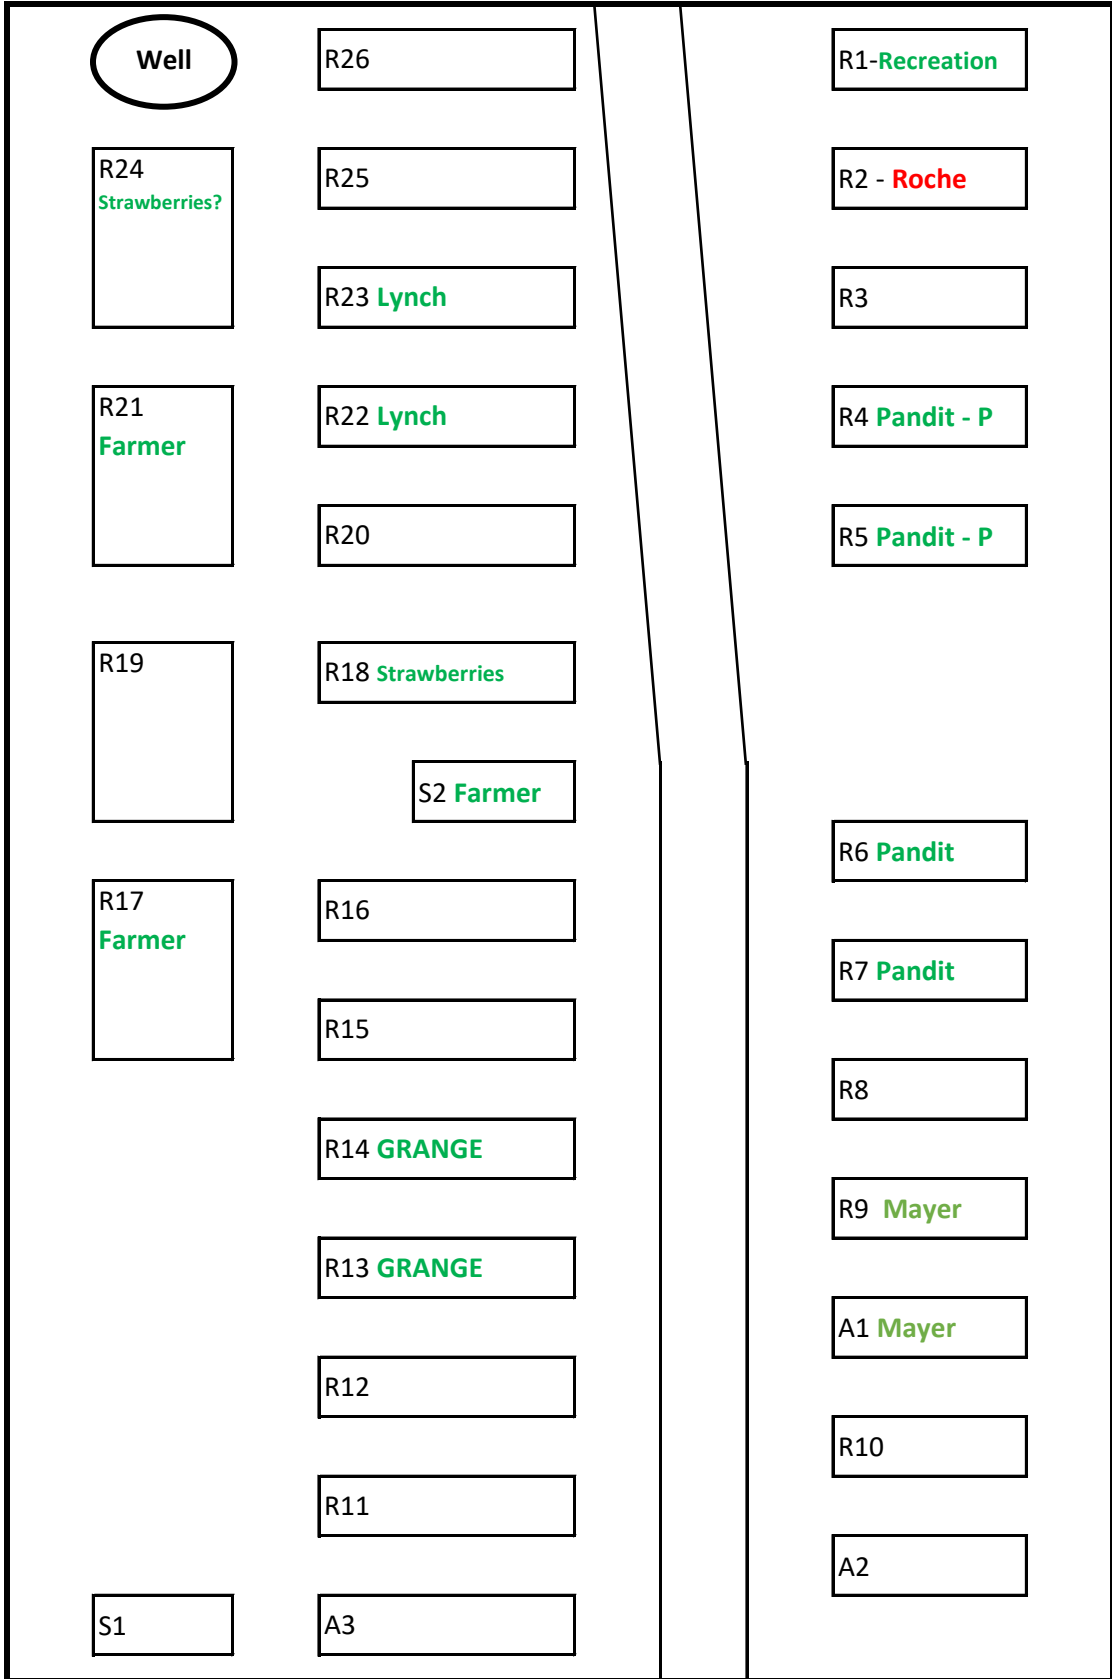

# Norfolk Community Garden Plot Plan

2026

EAST GATE

Plot Size Key:
Regular (R) = 12'
Small (S) = 6'
Accessible (A) = 10'

Plot map not to scale.  
 Plots in each category are the same size.  
 (see size key above)

Plots with names=taken. Plots may be in process. Ask for availability.

WEST GATE